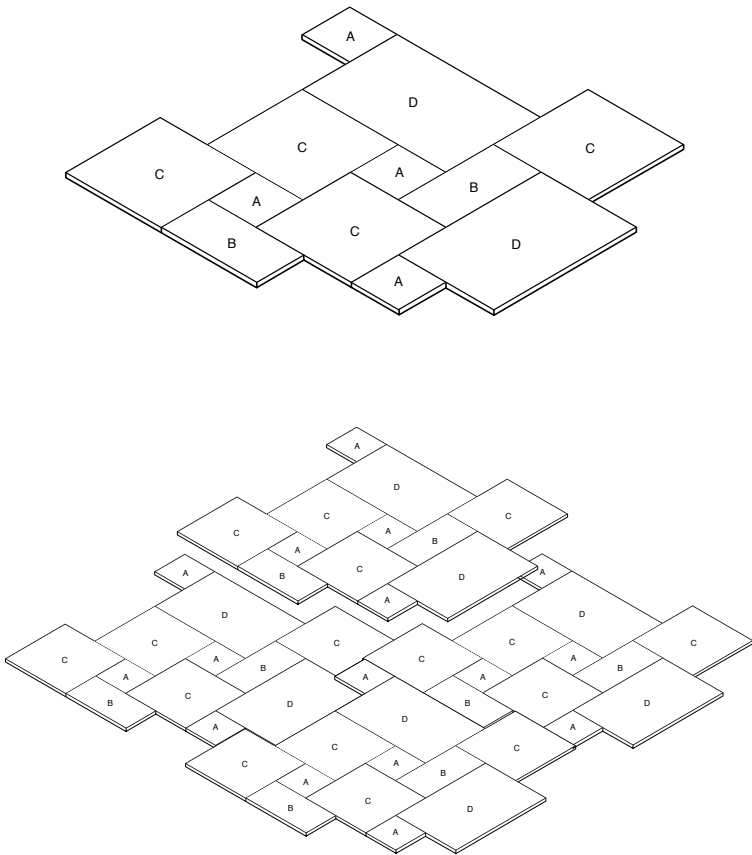

This pattern can be interlocked from all sides.

All tile sizes can be used separately or in varying combinations.

Tile sizes have been designed to align when using a 7-10mm grout joint.

For a download of this pattern refer to our website.

—

For more downloadable imagery visit www.ecooutdoor.com.au

Abyss and Lichen

Small Modular Pattern

Ratio	Sizes
4	A – 195 x 195
2	B – 400 x 195
4	C – 400 x 400
2	D – 605 x 400

This pattern can be interlocked from all sides.
All tile sizes can be used separately or in varying combinations.
Tile sizes have been designed to align when using a 7-10mm grout joint.
For a download of this pattern refer to our website.