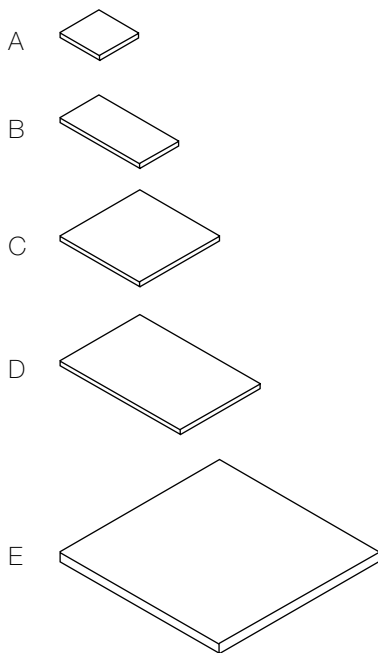

For further information, installation tips and pricing please call a showroom on 1300 13 14 13.

Abyss, Atlantic, Lichen

810 Large Modular Pattern

Ratio for 10m ²	Sizes
20	A – 195 x 195
20	B – 400 x 195
17	C – 400 x 400
9	D – 810 x 400
3	E – 810 x 810

This pattern can be interlocked from all sides.

All tile sizes can be used separately or in varying combinations.

Tile sizes have been designed to align when using a 7-10mm grout joint.

For a download of this pattern refer to our website.

—

For more downloadable imagery visit www.ecooutdoor.com.au

Abyss and Lichen

Small Modular Pattern

Ratio	Sizes
4	A – 195 x 195
2	B – 400 x 195
4	C – 400 x 400
2	D – 605 x 400

This pattern can be interlocked from all sides.
All tile sizes can be used separately or in varying combinations.
Tile sizes have been designed to align when using a 7-10mm grout joint.
For a download of this pattern refer to our website.