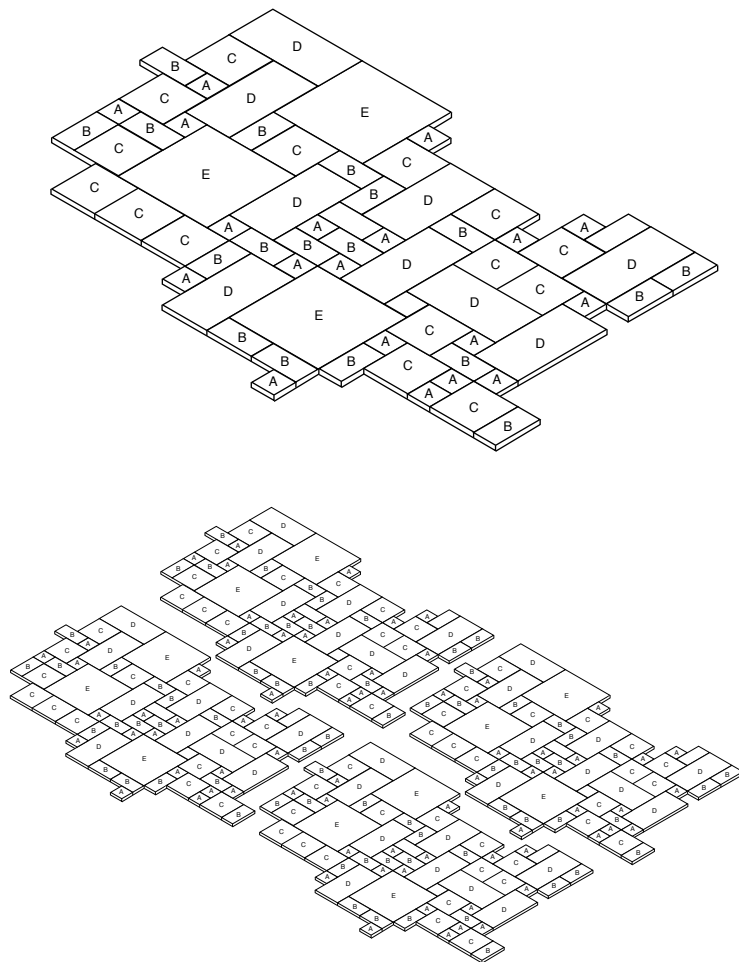

For further information, installation tips and pricing please call a showroom on 1300 13 14 13.

Abyss, Atlantic, Lichen

810 Large Modular Pattern

Ratio for 10m ²	Sizes
20	A – 195 x 195
20	B – 400 x 195
17	C – 400 x 400
9	D – 810 x 400
3	E – 810 x 810

This pattern can be interlocked from all sides.

All tile sizes can be used separately or in varying combinations.

Tile sizes have been designed to align when using a 7-10mm grout joint.

For a download of this pattern refer to our website.

—

For more downloadable imagery visit www.ecooutdoor.com.au

Abyss and Lichen

Small Modular Pattern

Ratio	Sizes
4	A – 195 x 195
2	B – 400 x 195
4	C – 400 x 400
2	D – 605 x 400

This pattern can be interlocked from all sides.
All tile sizes can be used separately or in varying combinations.
Tile sizes have been designed to align when using a 7-10mm grout joint.
For a download of this pattern refer to our website.